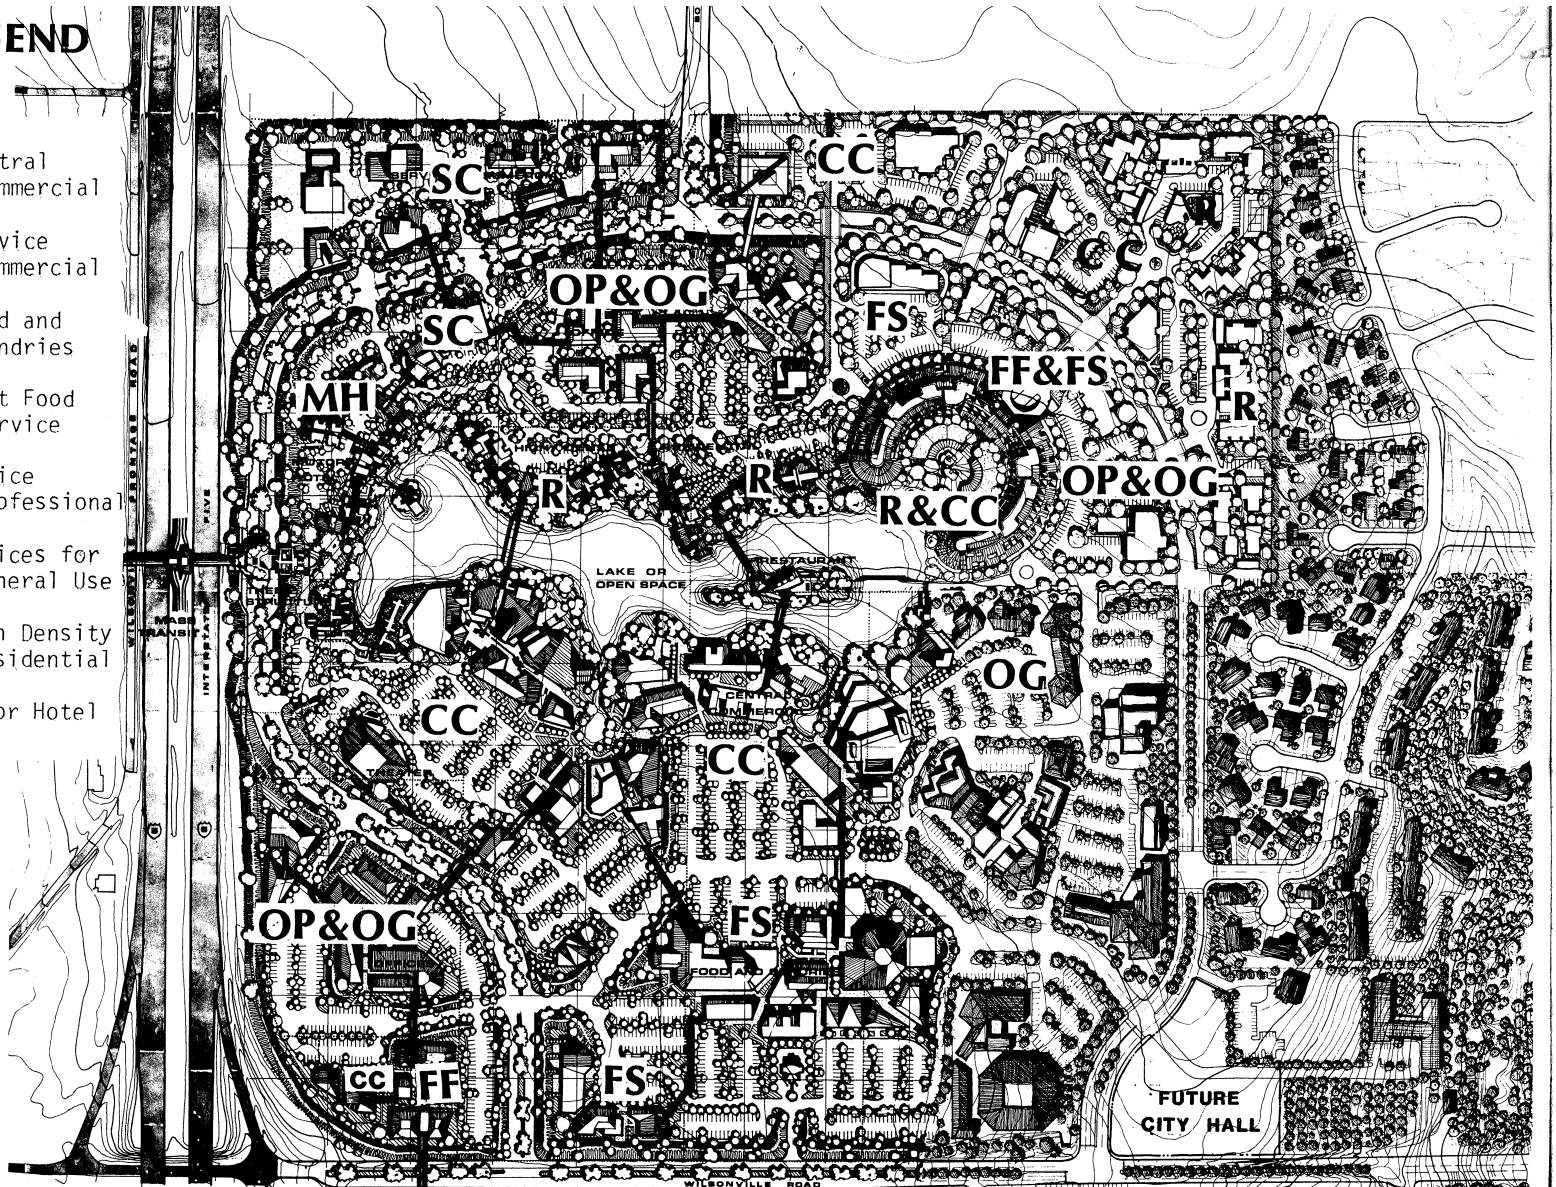

LEGEND

- CC** Central Commercial
- SC** Service Commercial
- FS** Food and Sundries
- FF** Fast Food Service
- OP** Office Professional
- OG** Offices for General Use
- R** High Density Residential
- MH** Motor Hotel

Wilsonville City Center Plan

Scale: 1" = 100'
 North Arrow
 Date: 10/1/88
 Author: [illegible]
 Title: [illegible]