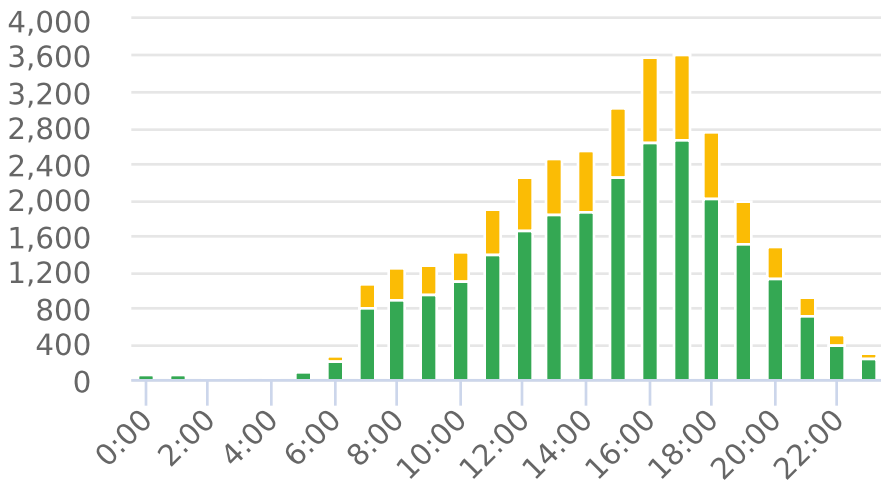

Start: 2025-02-26
 End: 2025-03-14
 Times: 0:00:00-23:59:59

Violation Threshold: Speed Limit + 10
 Speed Range: 1 to 75

Overall Summary

Total Days of Data: 17
 Speed Limit: 25
 Average Speed: 23.28
 50th Percentile Speed: 23.02
 85th Percentile Speed: 27.33
 Pace Speed Range: 18-28

Minimum Speed: 15
 Maximum Speed: 64
 Display Mode: Speed Display
 Average Volume per Day: 1956.0
 Total Volume: 33252

● Violators ● Inside Threshold ● Compliant

● Vehicles Slowed ● Other

● Speed Limit ● Average Speed ● 50% Speed ● 85% Speed