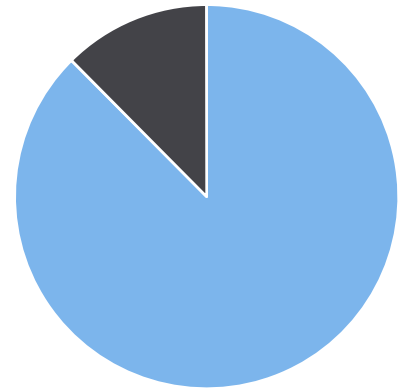

Start: 2025-02-26
 End: 2025-03-14
 Times: 0:00:00-23:59:59

Violation Threshold: Speed Limit + 10
 Speed Range: 1 to 75

Overall Summary

Total Days of Data: 17
 Speed Limit: 25
 Average Speed: 23.28
 50th Percentile Speed: 23.02
 85th Percentile Speed: 27.33
 Pace Speed Range: 18-28

Minimum Speed: 15
 Maximum Speed: 64
 Display Mode: Speed Display
 Average Volume per Day: 1956.0
 Total Volume: 33252

● Violators ● Inside Threshold ● Compliant

● Vehicles Slowed ● Other

● Speed Limit ● Average Speed ● 50% Speed ● 85% Speed