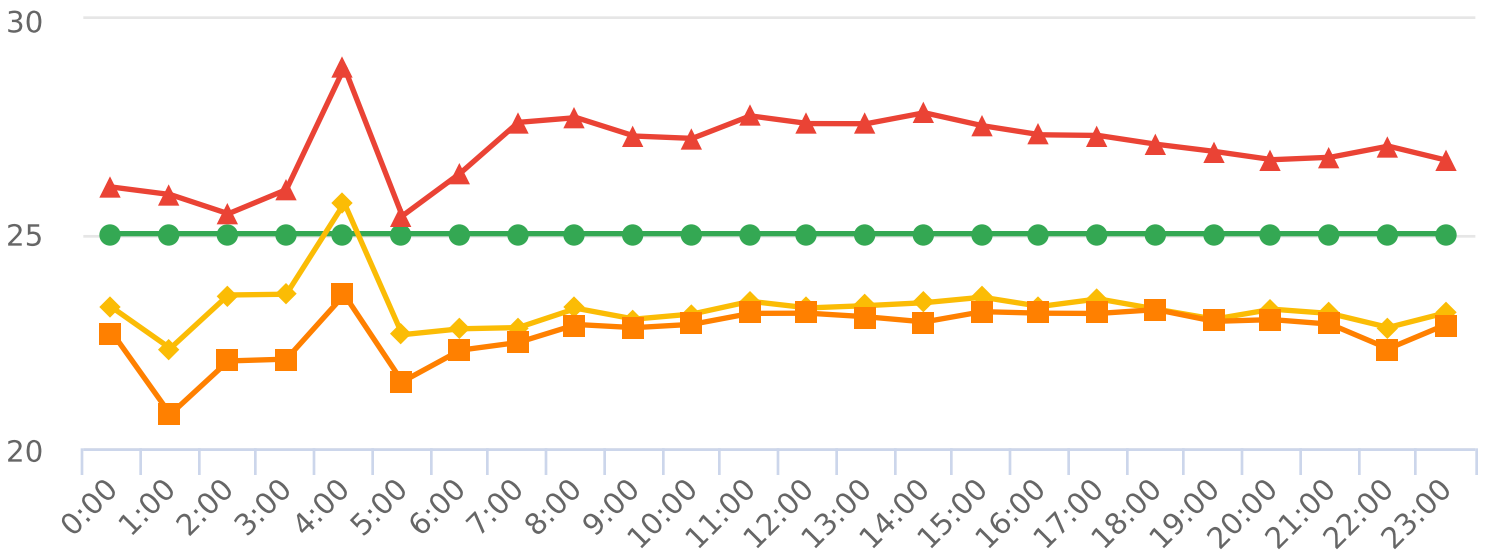

Start: 2025-02-26
 End: 2025-03-14
 Times: 0:00:00-23:59:59

Violation Threshold: Speed Limit + 10
 Speed Range: 1 to 75

Overall Summary

Total Days of Data: 17
 Speed Limit: 25
 Average Speed: 23.28
 50th Percentile Speed: 23.02
 85th Percentile Speed: 27.33
 Pace Speed Range: 18-28

Minimum Speed: 15
 Maximum Speed: 64
 Display Mode: Speed Display
 Average Volume per Day: 1956.0
 Total Volume: 33252

● Violators ● Inside Threshold ● Compliant

● Vehicles Slowed ● Other

● Speed Limit ● Average Speed ● 50% Speed ● 85% Speed