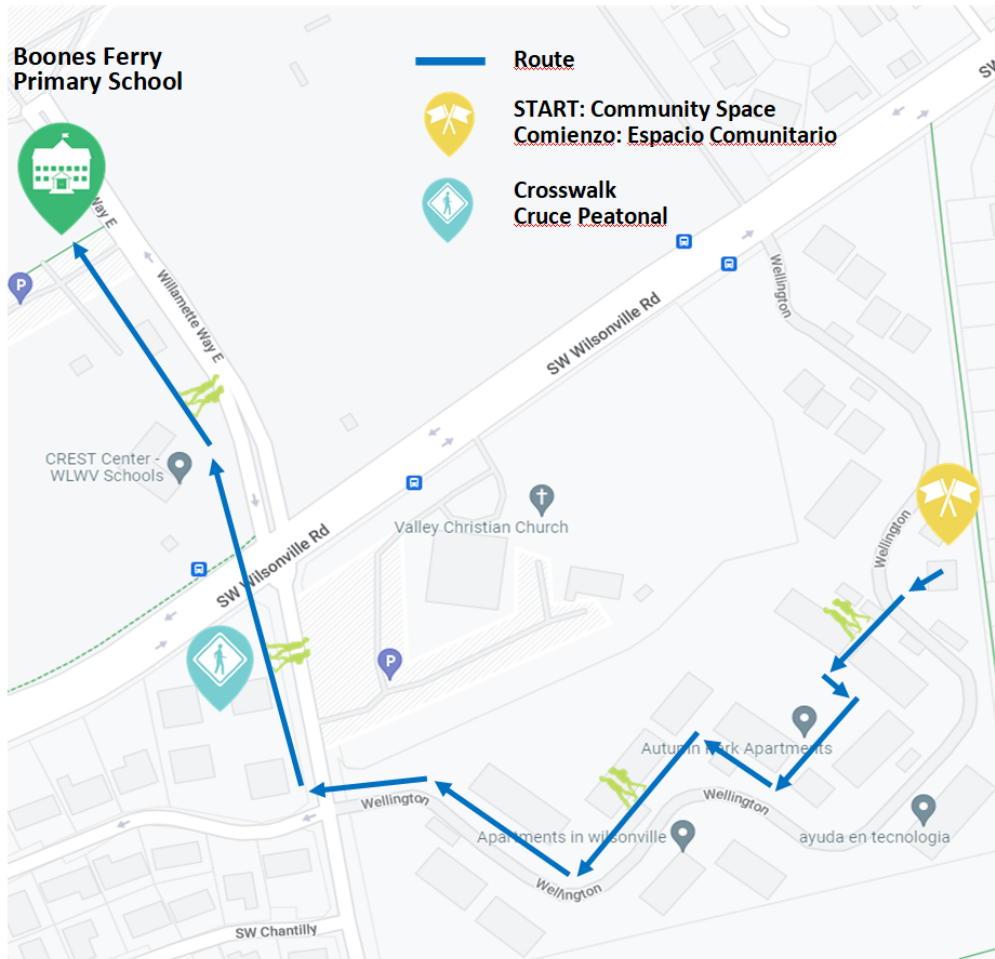

**Walking School Bus to Boones Ferry Primary**  
Begins Wednesday, Sept. 6 @ 7:30 am  
Please help spread the word!

***Autobús Escolar Caminante a la Primaria Boones Ferry***  
*Comienza miércoles 6 de septiembre a las 7:30 am*  
*¡Por favor ayuda a correr la voz!*

# RideSMART.com/walkandroll

**Walk leaders / Líderes de la caminata:**

Marie Alaniz (NHA) 503-953-3508

Patty Tiburcio (SMART) 503-347-5384

**Please dress for the weather and be on time.**

*Por favor vístete según el clima y llega a tiempo.*

## Walking School Bus FAQ:

**Q: What is a Walking School Bus?** A: A group (kids and parents) that walks to school and grows as it goes. Join at any point along the route.

**Q: Why should I participate?** A: It's fun, gets kids moving, helps to reduce traffic and air pollution.